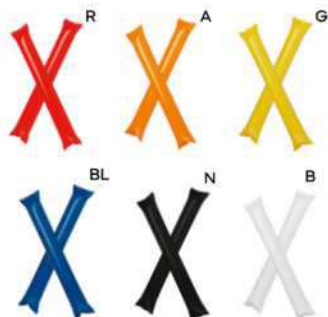

€ 1,28

CLAPPER

45x45

100/20 28,5x14x2,3 cm.

(M) plastica

STC-DIG

Enjoy your
special events!

S26630