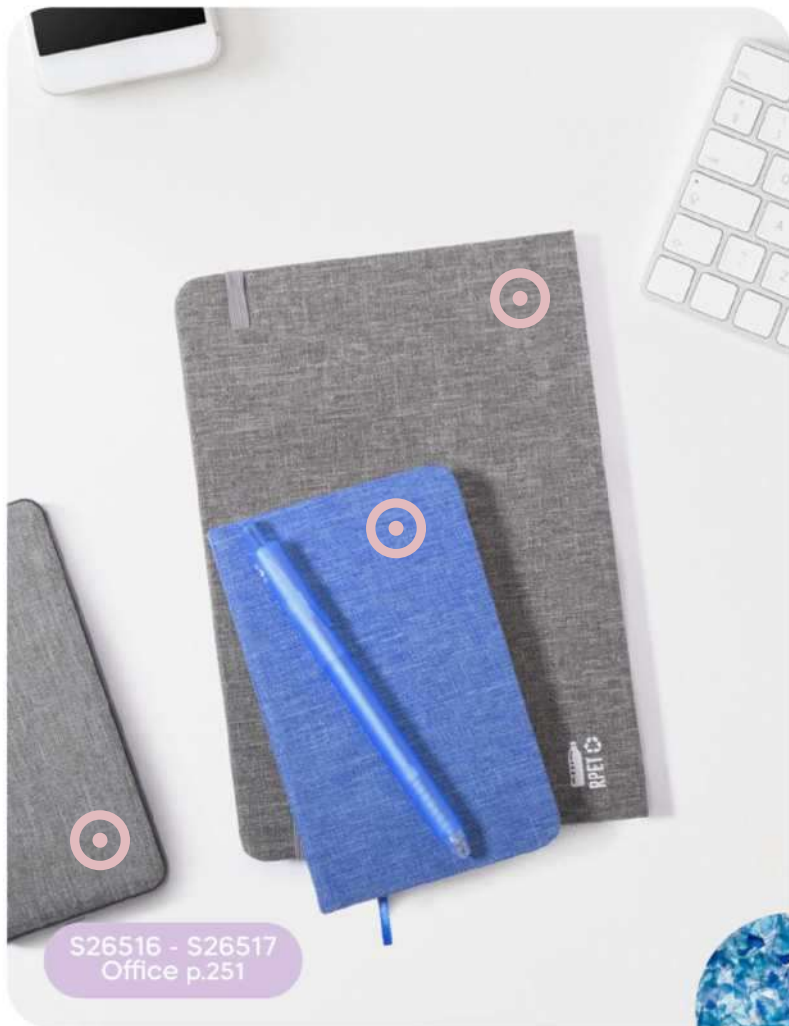

(M) RPET

(GR) 7 gr.

B11243 € 0,39

LOGO mm
40x7

PENNA A SFERA IN RPET
chiusura a scatto, refill nero.

1000/100 14,3 cm.

(M) RPET

(GR) 11 gr.