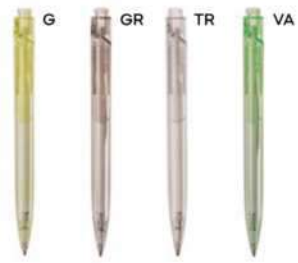

B11241

€ 0,34

PENNA A SFERA IN RPET
chiusura a scatto, refill nero.

1000/100 13,9 cm.

(M) RPET

(GR) 10 gr.

ST