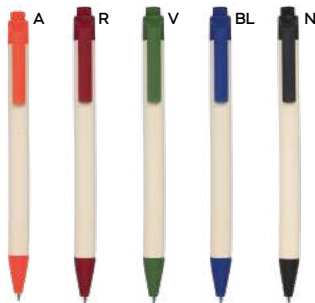

Write

- 15 penne
- 66 evidenziatori
- 67 matite e colori

Milk paper collection

SAVE THE PLANET

S26522
Office
p. 76

Write

NEW

B11271