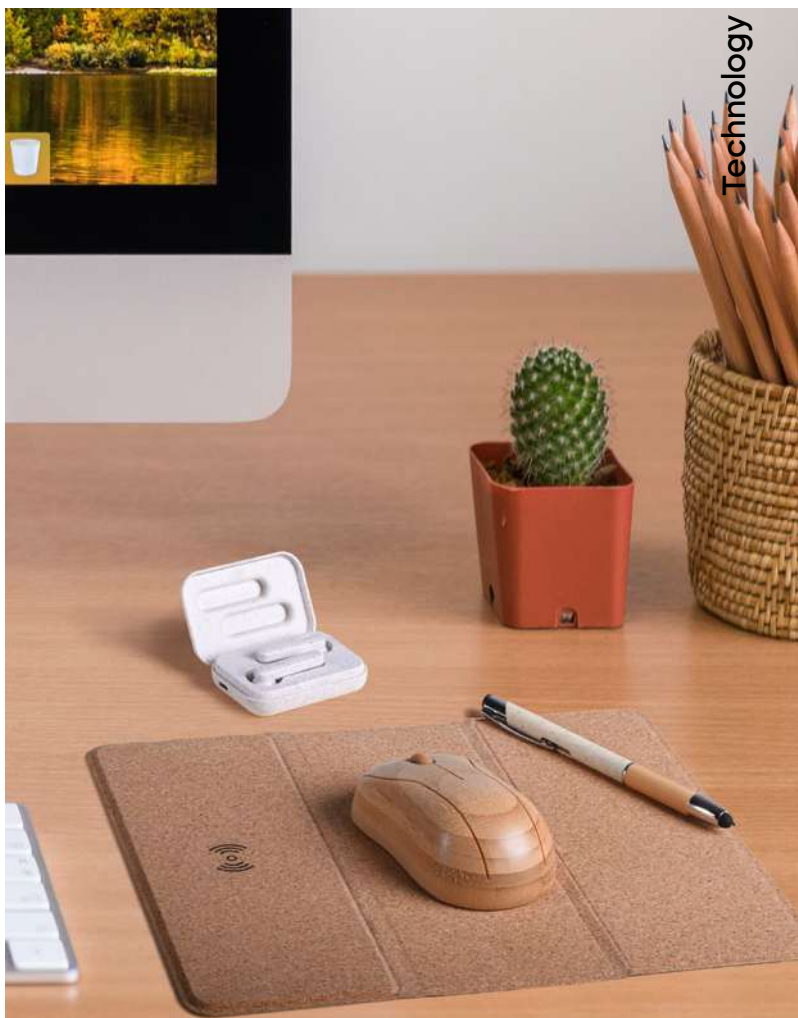

Technology